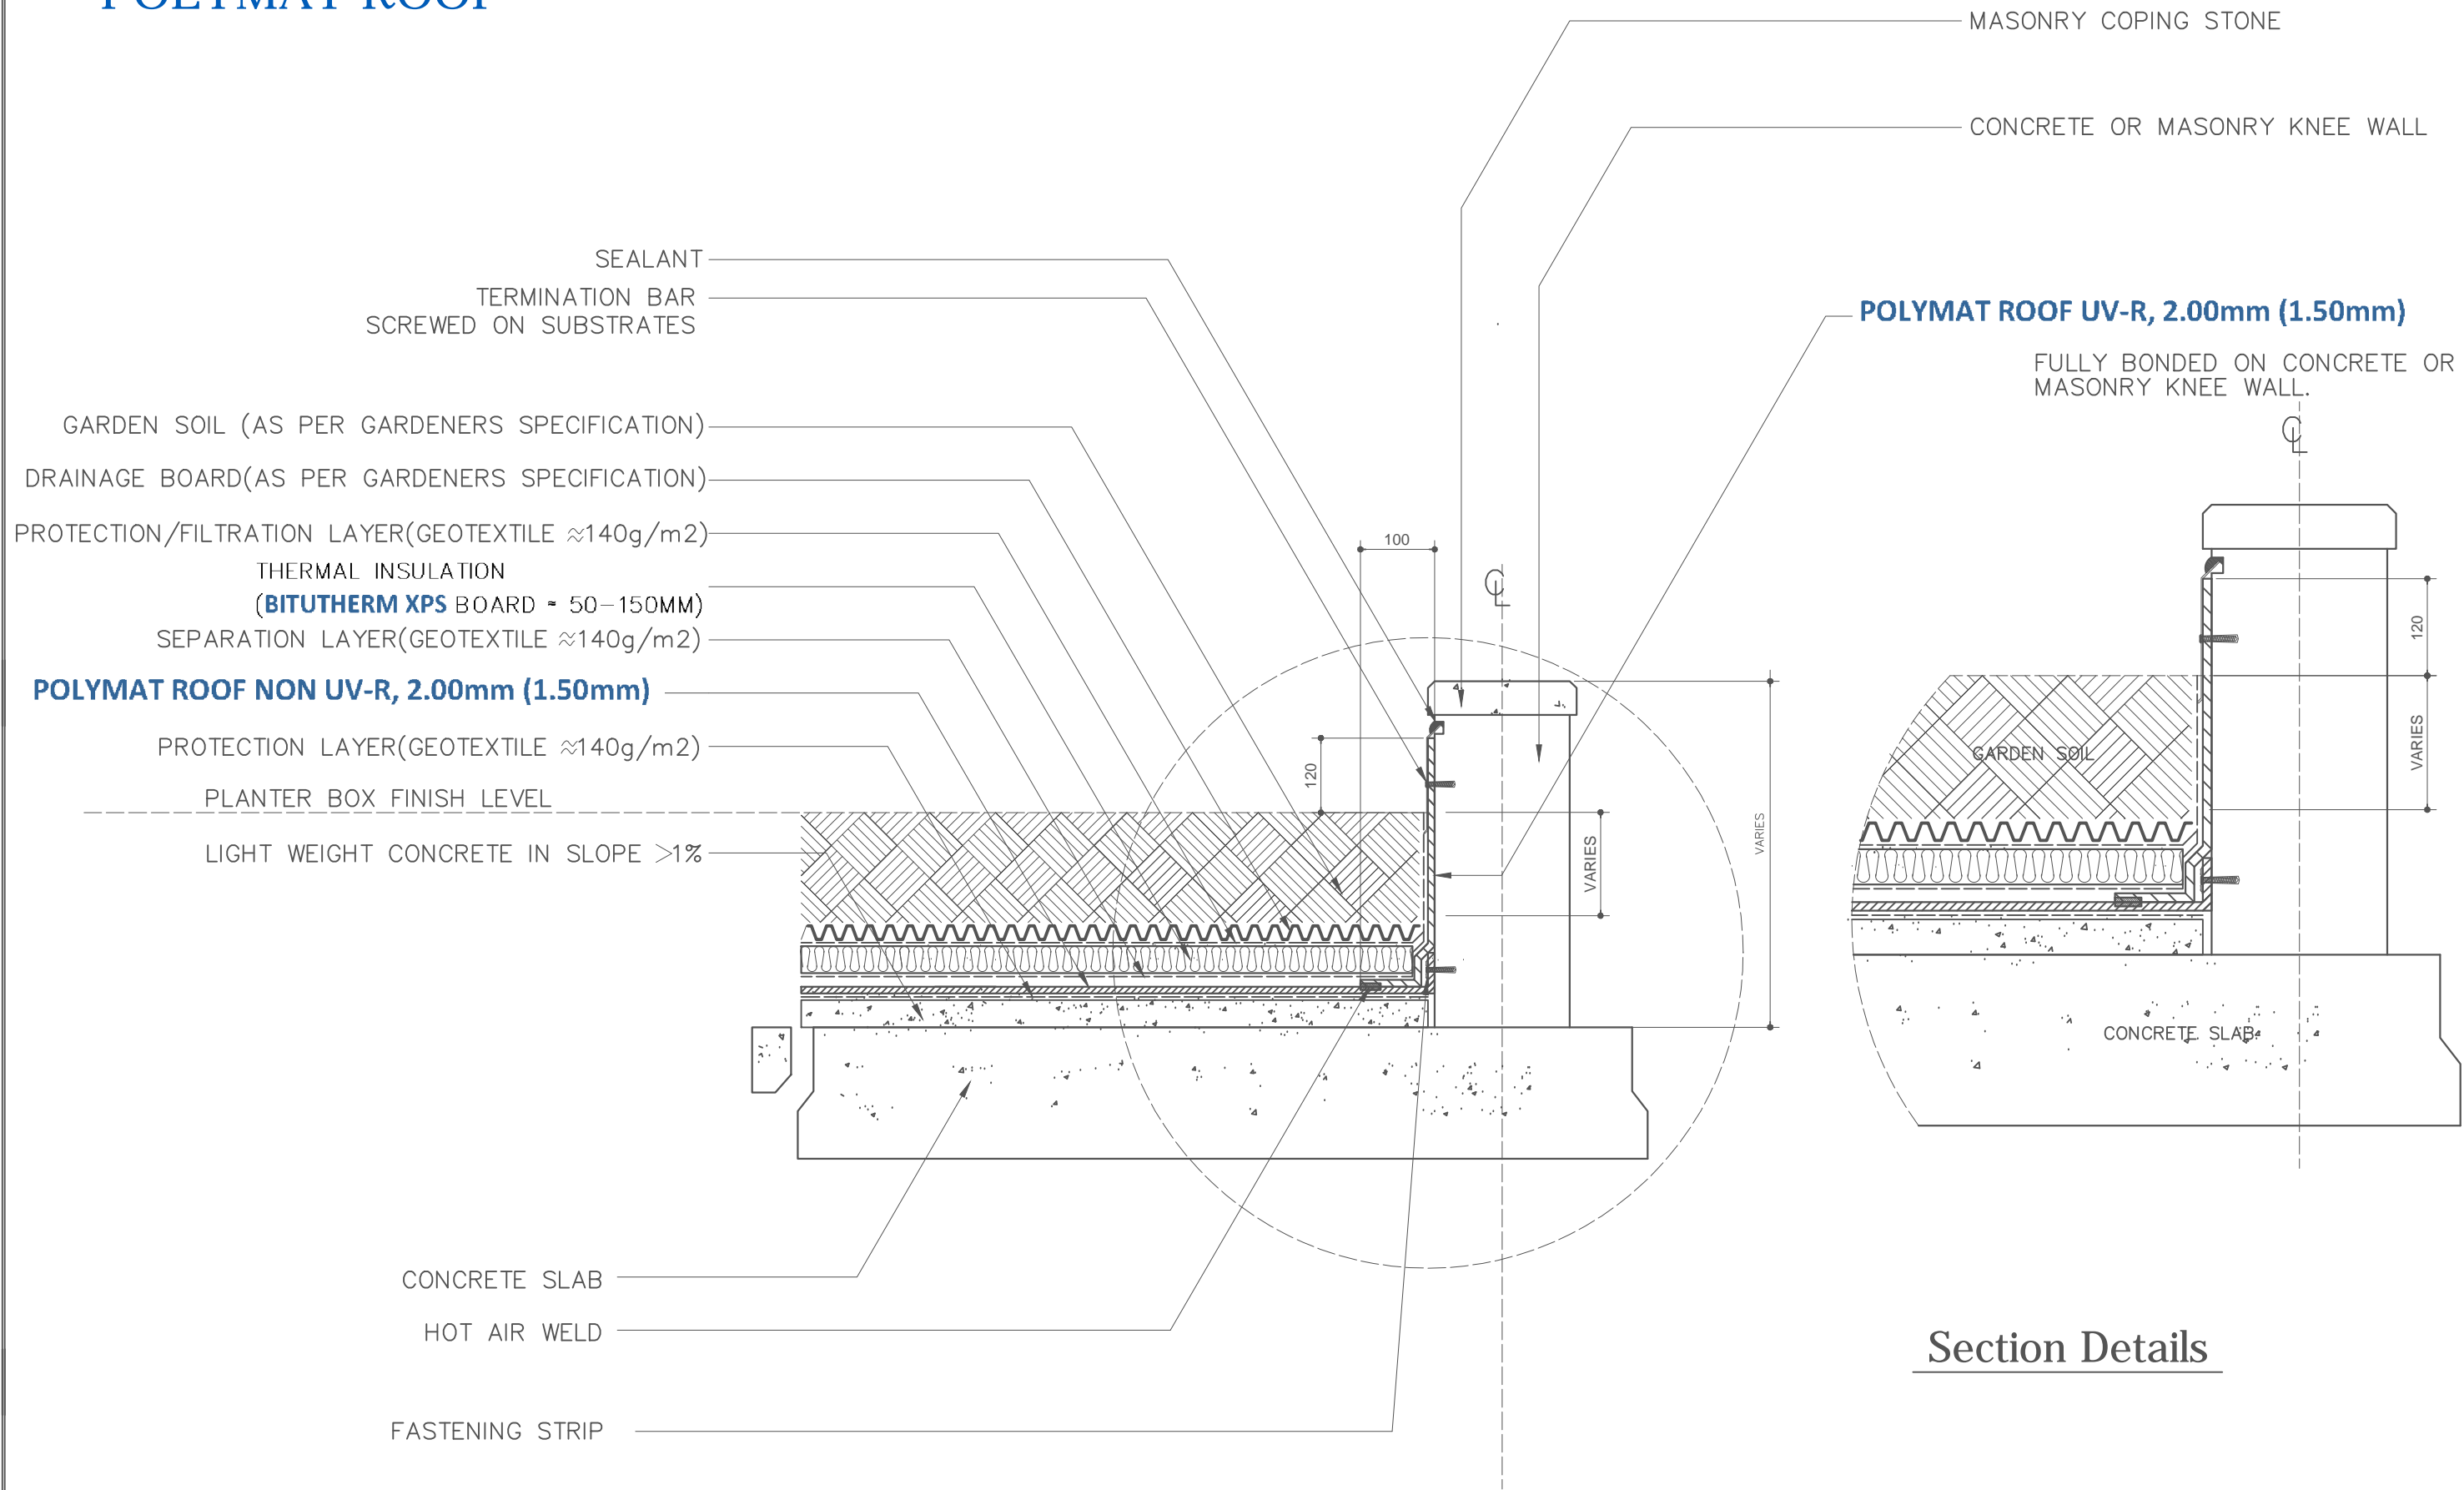

GREEN ROOF SYSTEMS (Exemplary)

POLYMAT ROOF

Section Details

BITUMAT COMPANY LIMITED
 P.O. Box 7487, Damman 31462, Kingdom of Saudi Arabia
 Tel. No. (+966-13) 8121210 / 8121213
 Fax No. (+966-13) 8121190
 Google Earth Address: 2608 34327-6935
 Website: www.bitumat.com

DRAWING TITLE	REMARKS
POLYMAT PVC - SINGLE PLY (Inverted Roof)	EXEMPLARY PROJECT
ROOF GARDEN (GREEN ROOF)	
SHEET CONTENTS : KNEE WALL DETAIL	

REVISION	DRAWN BY :	DWG. No.
0.0	CHECKED BY :	MS.01.02-15
DATE :	DATE :	
	REF. NO.	